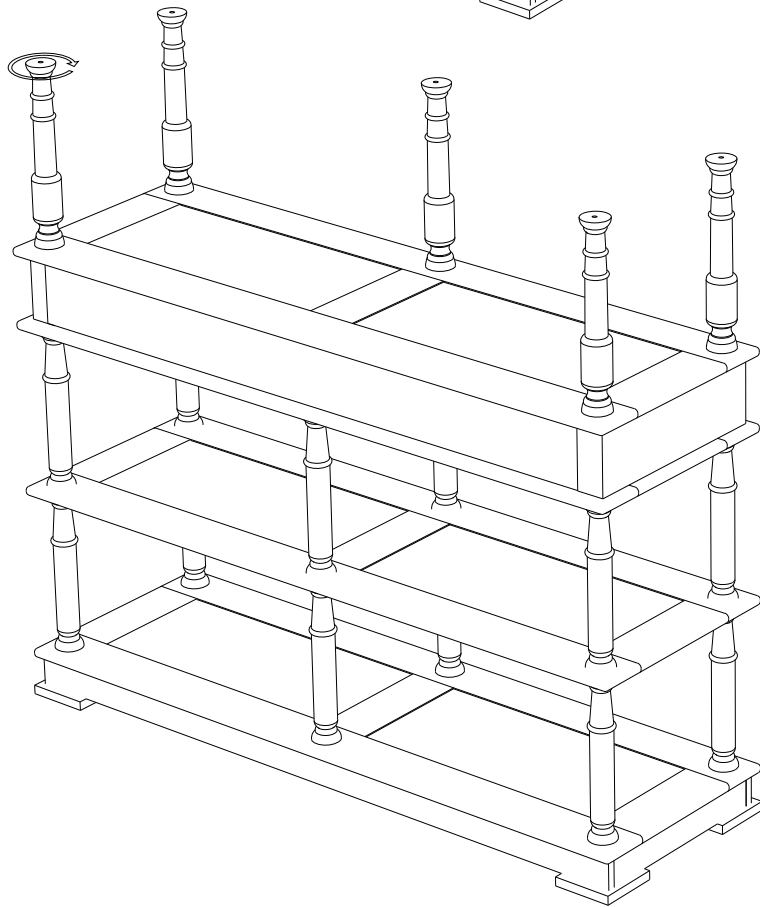

LOBERON

COMING HOME

 A x 1	 B x 1	 C x 1	 D x 1	 E x 1
 F x 1	 G x 12	 H x 16	 100mm X 8mm I x 4	 38mm X 8mm J x 2
 65mm X 8mm K x 6	 L x 12	 M x 1	 N x 2	

I
100mm X 8mm

M

J
38mm X 8mm

M

Align the bolts to
embedded nuts
and tighten with
the help of allenkey