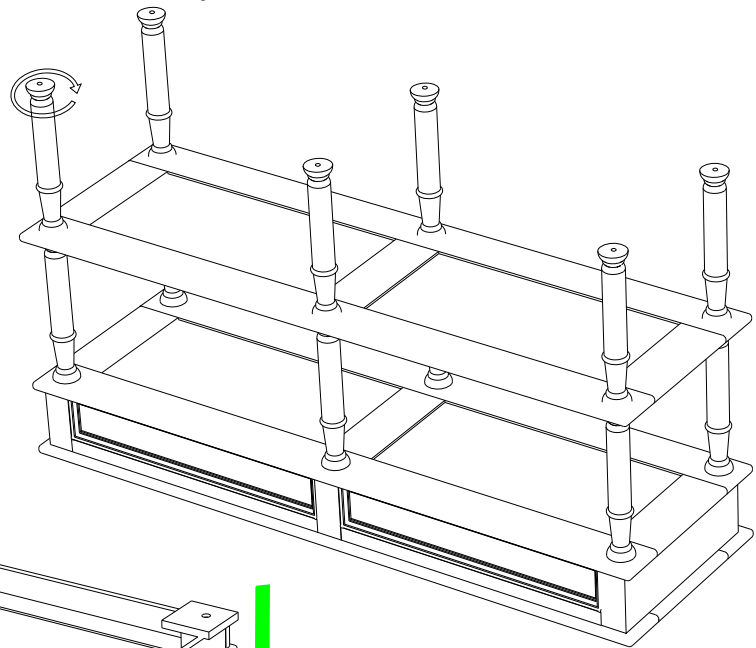

LOBERON

COMING HOME

 A x 1	 B x 1	 C x 1	 D x 1	 E x 1
 F x 1	 G x 12	 H x 16	 100mm X 8mm I x 4	 38mm X 8mm J x 2
 65mm X 8mm K x 6	 L x 12	 M x 1	 N x 2	

I
100mm X 8mm

M

J
38mm X 8mm

M

Align the bolts to
embedded nuts
and tighten with
the help of allenkey