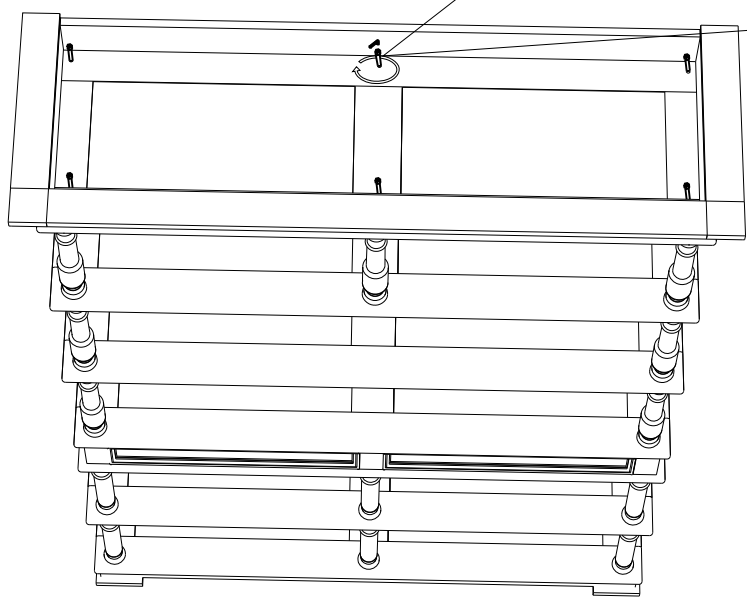

LOBERON

COMING HOME

 A x 1	 B x 1	 C x 1	 D x 1	 E x 1
 F x 1	 G x 12	 H x 16	 100mm X 8mm I x 4	 38mm X 8mm J x 2
 65mm X 8mm K x 6	 L x 12	 M x 1	 N x 2	

I
100mm X 8mm

M

J
38mm X 8mm

M

Align the bolts to
embedded nuts
and tighten with
the help of allenkey