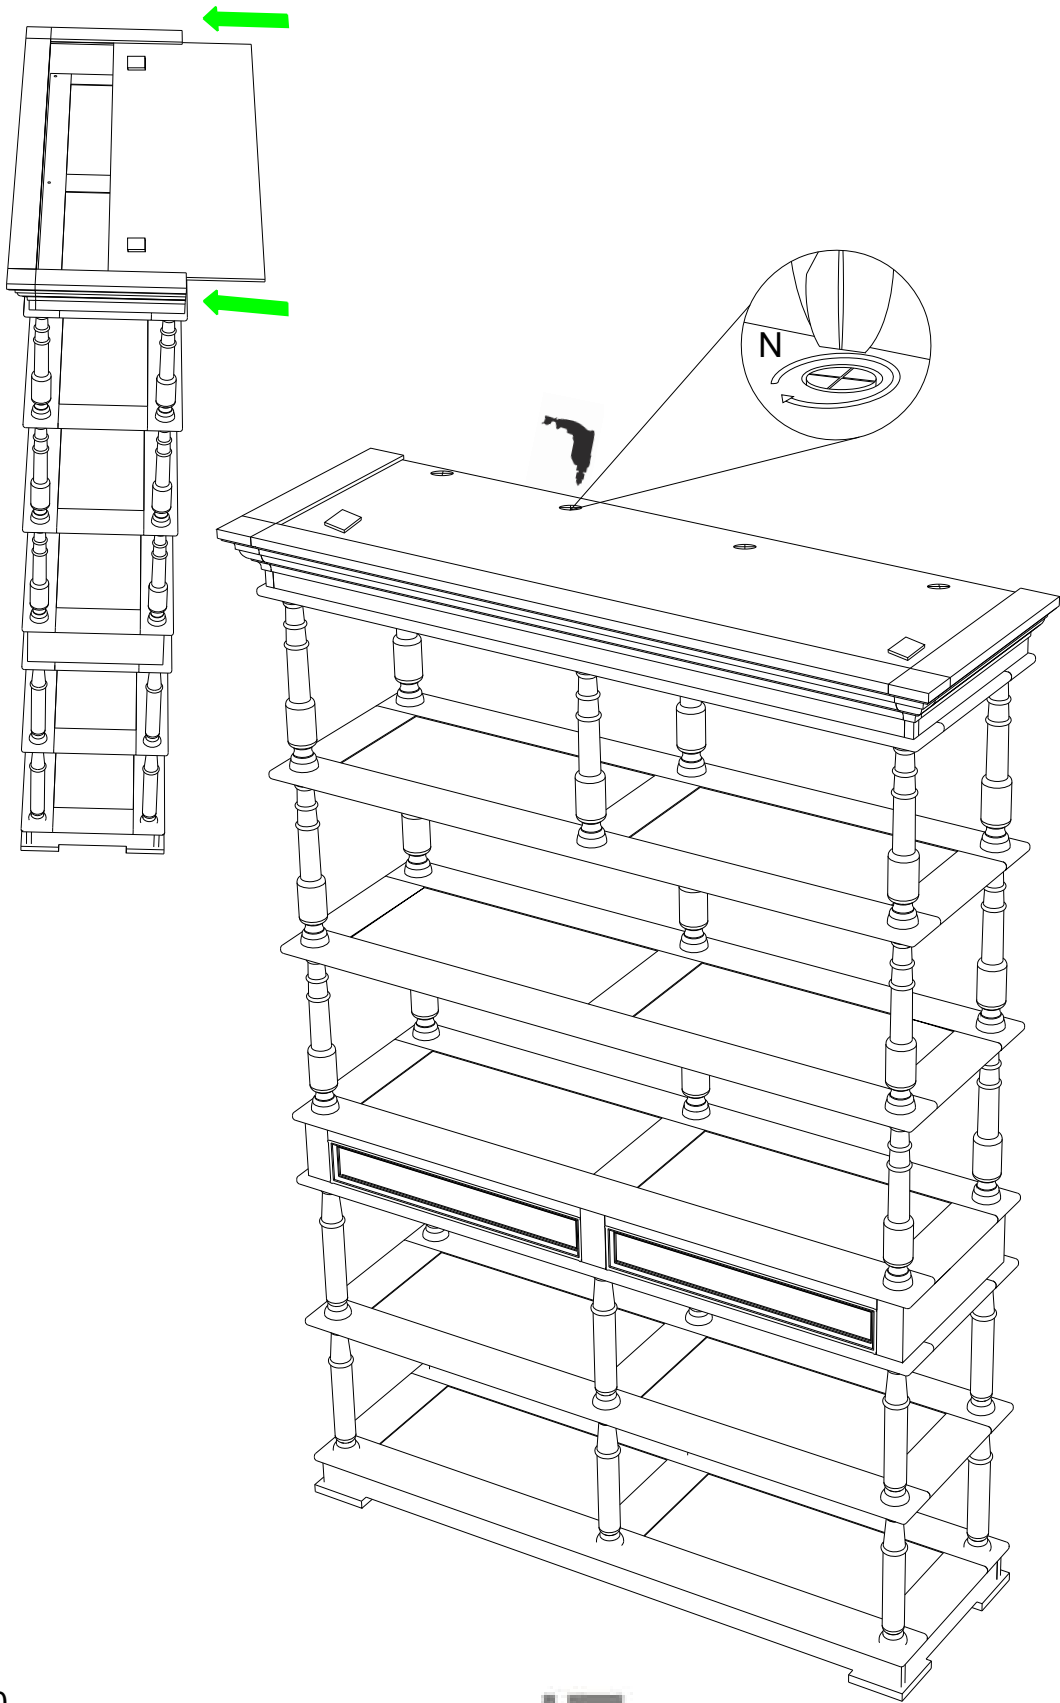

LOBERON

COMING HOME

 A x 1	 B x 1	 C x 1	 D x 1	 E x 1
 F x 1	 G x 12	 H x 16	 100mm X 8mm I x 4	 38mm X 8mm J x 2
 65mm X 8mm K x 6	 L x 12	 M x 1	 N x 2	

I
100mm X 8mm

M

J
38mm X 8mm

M

Align the bolts to
embedded nuts
and tighten with
the help of allenkey