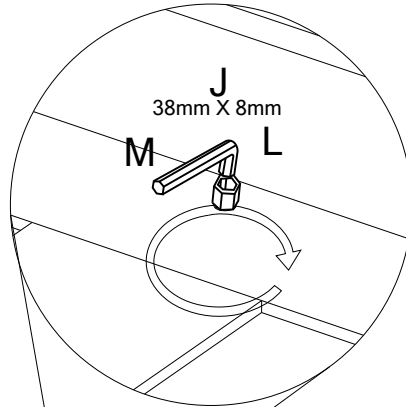

LOBERON

COMING HOME

 A x 1	 B x 1	 C x 1	 D x 1	 E x 1
 F x 1	 G x 12	 H x 16	 100mm X 8mm I x 4	 38mm X 8mm J x 2
 65mm X 8mm K x 6	 L x 12	 M x 1	 N x 2	

I
100mm X 8mm

M

J
38mm X 8mm

M

Align the bolts to
embedded nuts
and tighten with
the help of allenkey