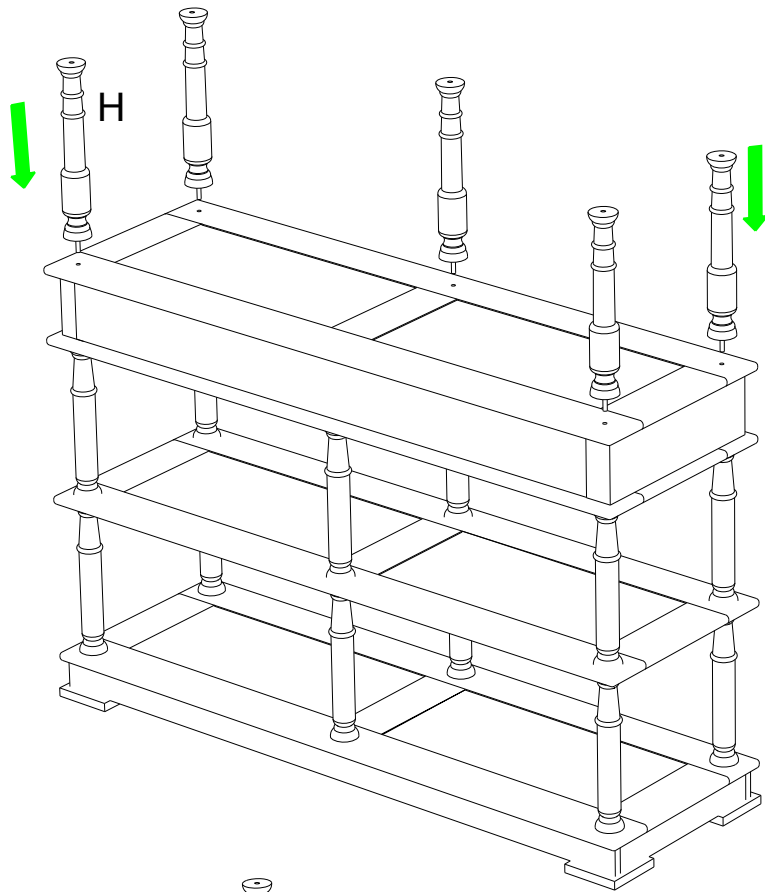

LOBERON

COMING HOME

 A x 1	 B x 1	 C x 1	 D x 1	 E x 1
 F x 1	 G x 12	 H x 16	 100mm X 8mm I x 4	 38mm X 8mm J x 2
 65mm X 8mm K x 6	 L x 12	 M x 1	 N x 2	

I
100mm X 8mm

M

J
38mm X 8mm

M

Align the bolts to
embedded nuts
and tighten with
the help of allenkey