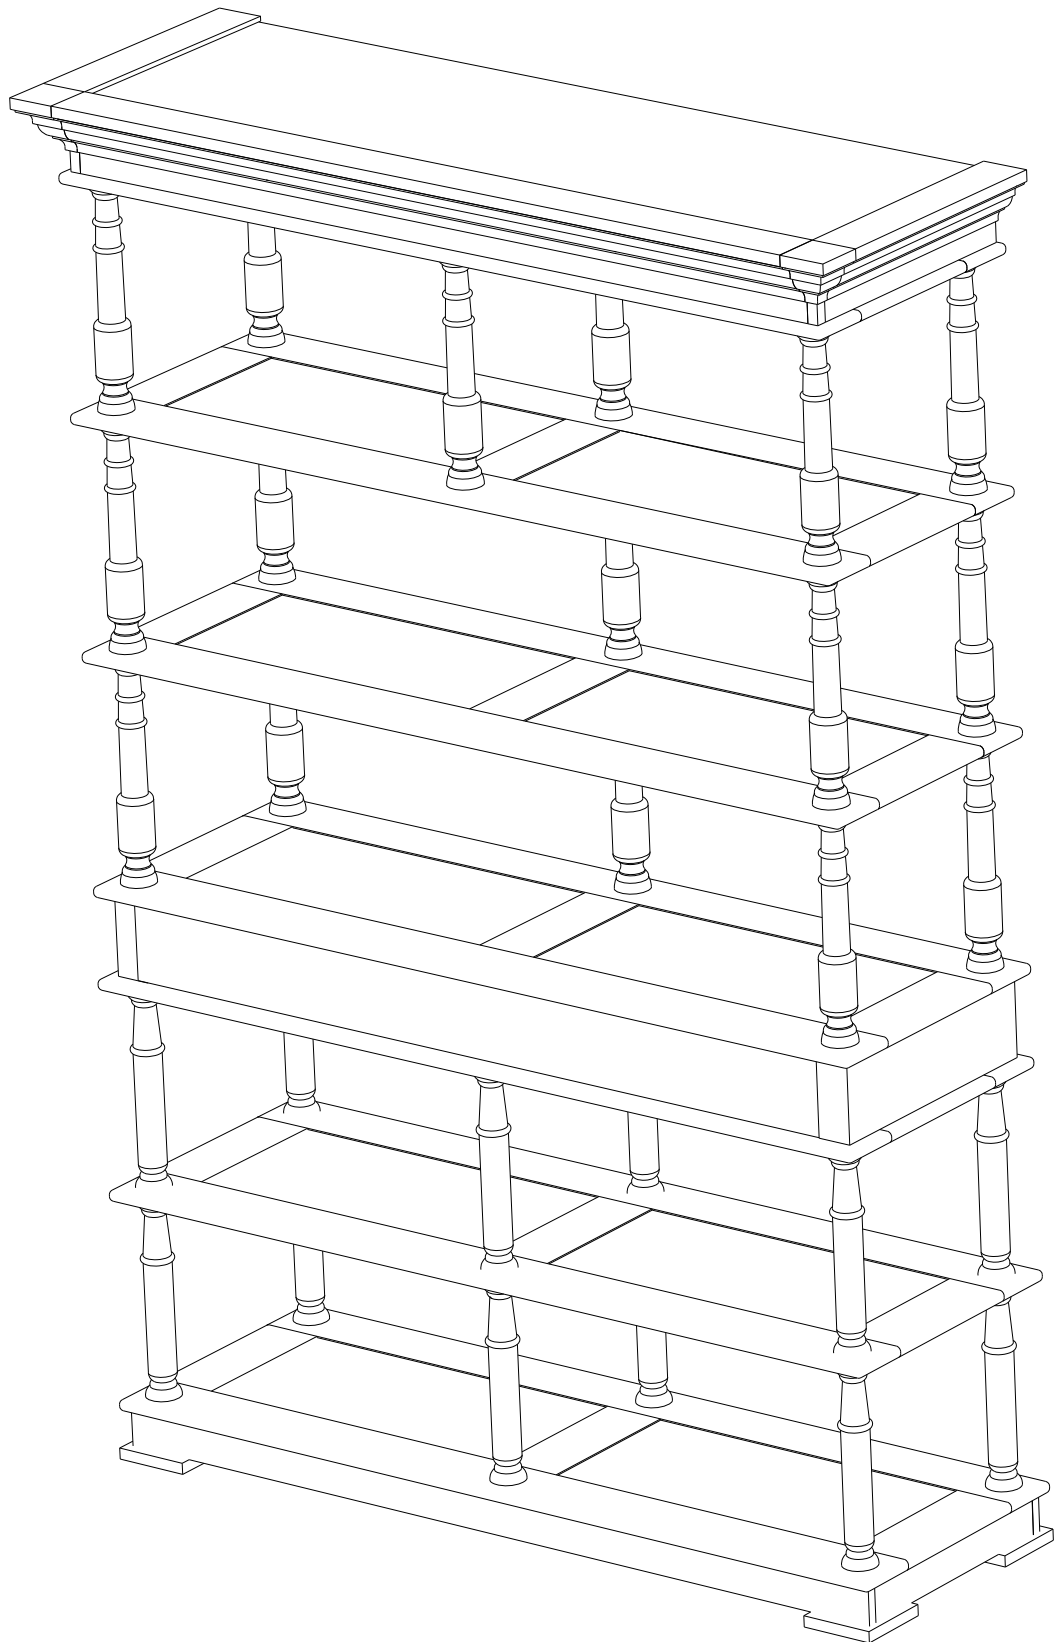

LOBERON

COMING HOME

 A x 1	 B x 1	 C x 1	 D x 1	 E x 1
 F x 1	 G x 12	 H x 16	 100mm X 8mm I x 4	 38mm X 8mm J x 2
 65mm X 8mm K x 6	 L x 12	 M x 1	 N x 2	

I
100mm X 8mm

M

J
38mm X 8mm

M

Align the bolts to
embedded nuts
and tighten with
the help of allenkey