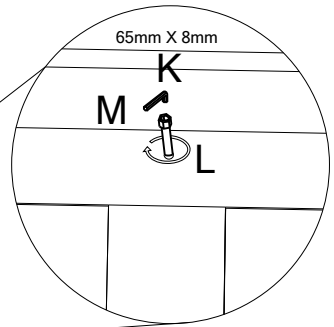

LOBERON

COMING HOME

 A x 1	 B x 1	 C x 1	 D x 1	 E x 1
 F x 1	 G x 12	 H x 16	 100mm X 8mm I x 4	 38mm X 8mm J x 2
 65mm X 8mm K x 6	 L x 12	 M x 1	 N x 2	

I
100mm X 8mm

M

J
38mm X 8mm

M

Align the bolts to
embedded nuts
and tighten with
the help of allenkey