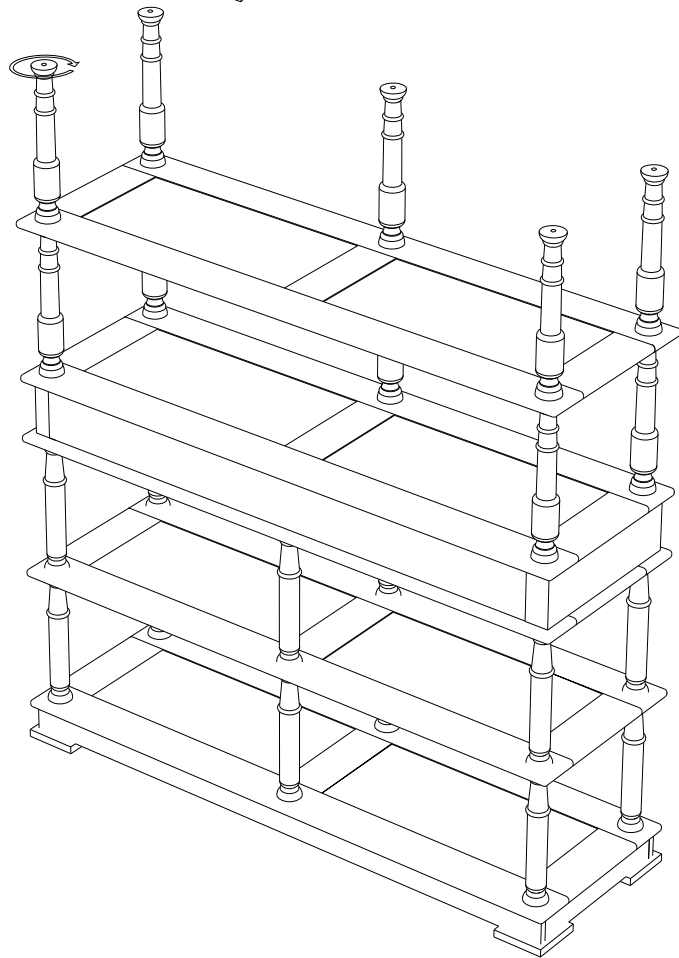

LOBERON

COMING HOME

 A x 1	 B x 1	 C x 1	 D x 1	 E x 1
 F x 1	 G x 12	 H x 16	 100mm X 8mm I x 4	 38mm X 8mm J x 2
 65mm X 8mm K x 6	 L x 12	 M x 1	 N x 2	

I
100mm X 8mm

M

J
38mm X 8mm

M

Align the bolts to
embedded nuts
and tighten with
the help of allenkey