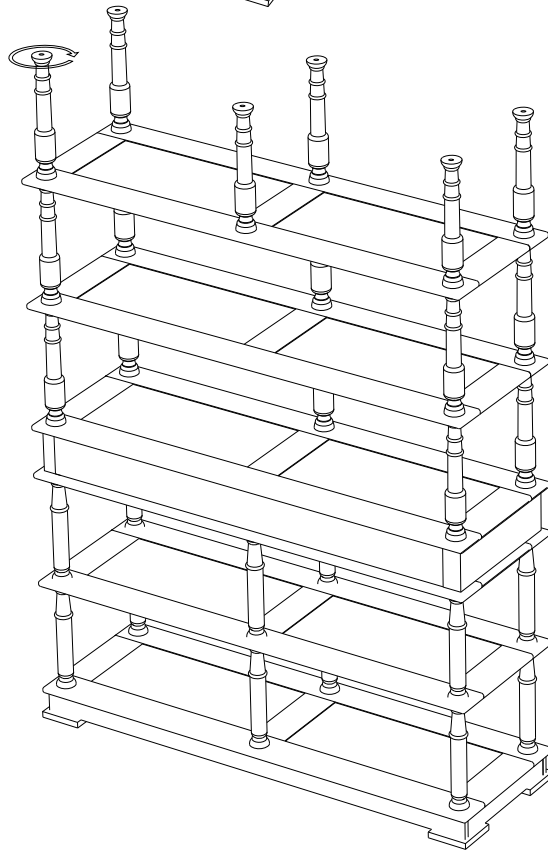

LOBERON

COMING HOME

 A x 1	 B x 1	 C x 1	 D x 1	 E x 1
 F x 1	 G x 12	 H x 16	 100mm X 8mm I x 4	 38mm X 8mm J x 2
 65mm X 8mm K x 6	 L x 12	 M x 1	 N x 2	

I
100mm X 8mm

M

J
38mm X 8mm

M

Align the bolts to
embedded nuts
and tighten with
the help of allenkey