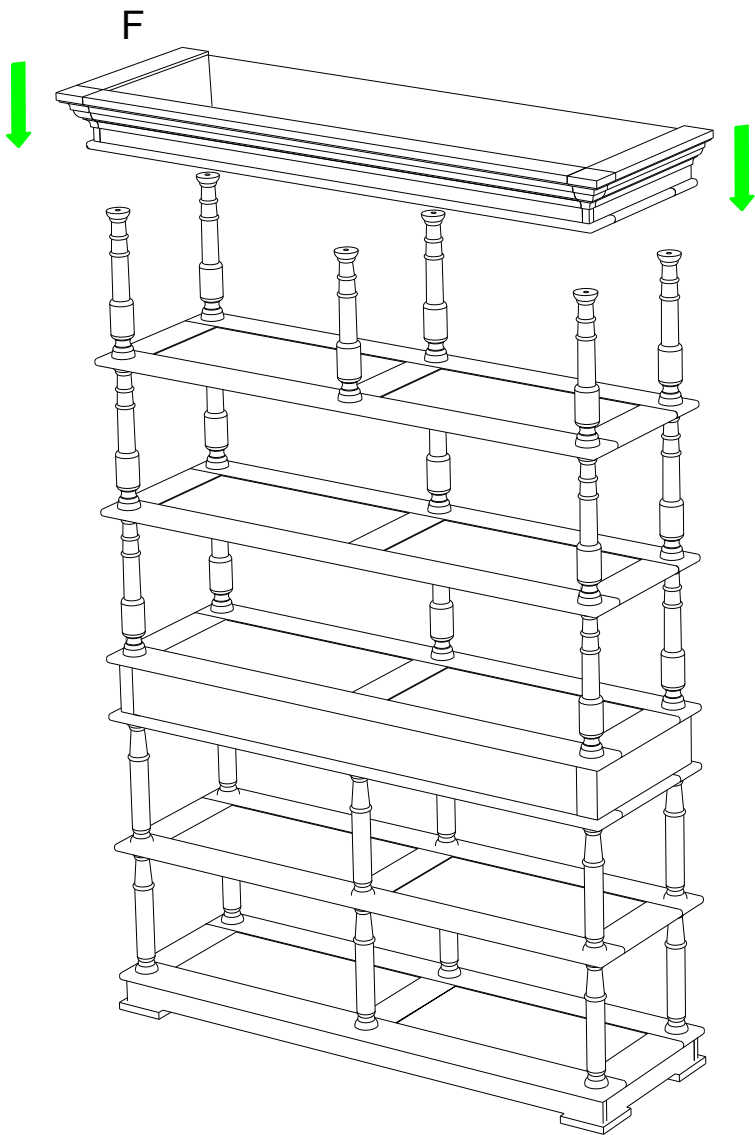

LOBERON

COMING HOME

 A x 1	 B x 1	 C x 1	 D x 1	 E x 1
 F x 1	 G x 12	 H x 16	 100mm X 8mm I x 4	 38mm X 8mm J x 2
 65mm X 8mm K x 6	 L x 12	 M x 1	 N x 2	

I
100mm X 8mm

M

J
38mm X 8mm

M

Align the bolts to
embedded nuts
and tighten with
the help of allenkey